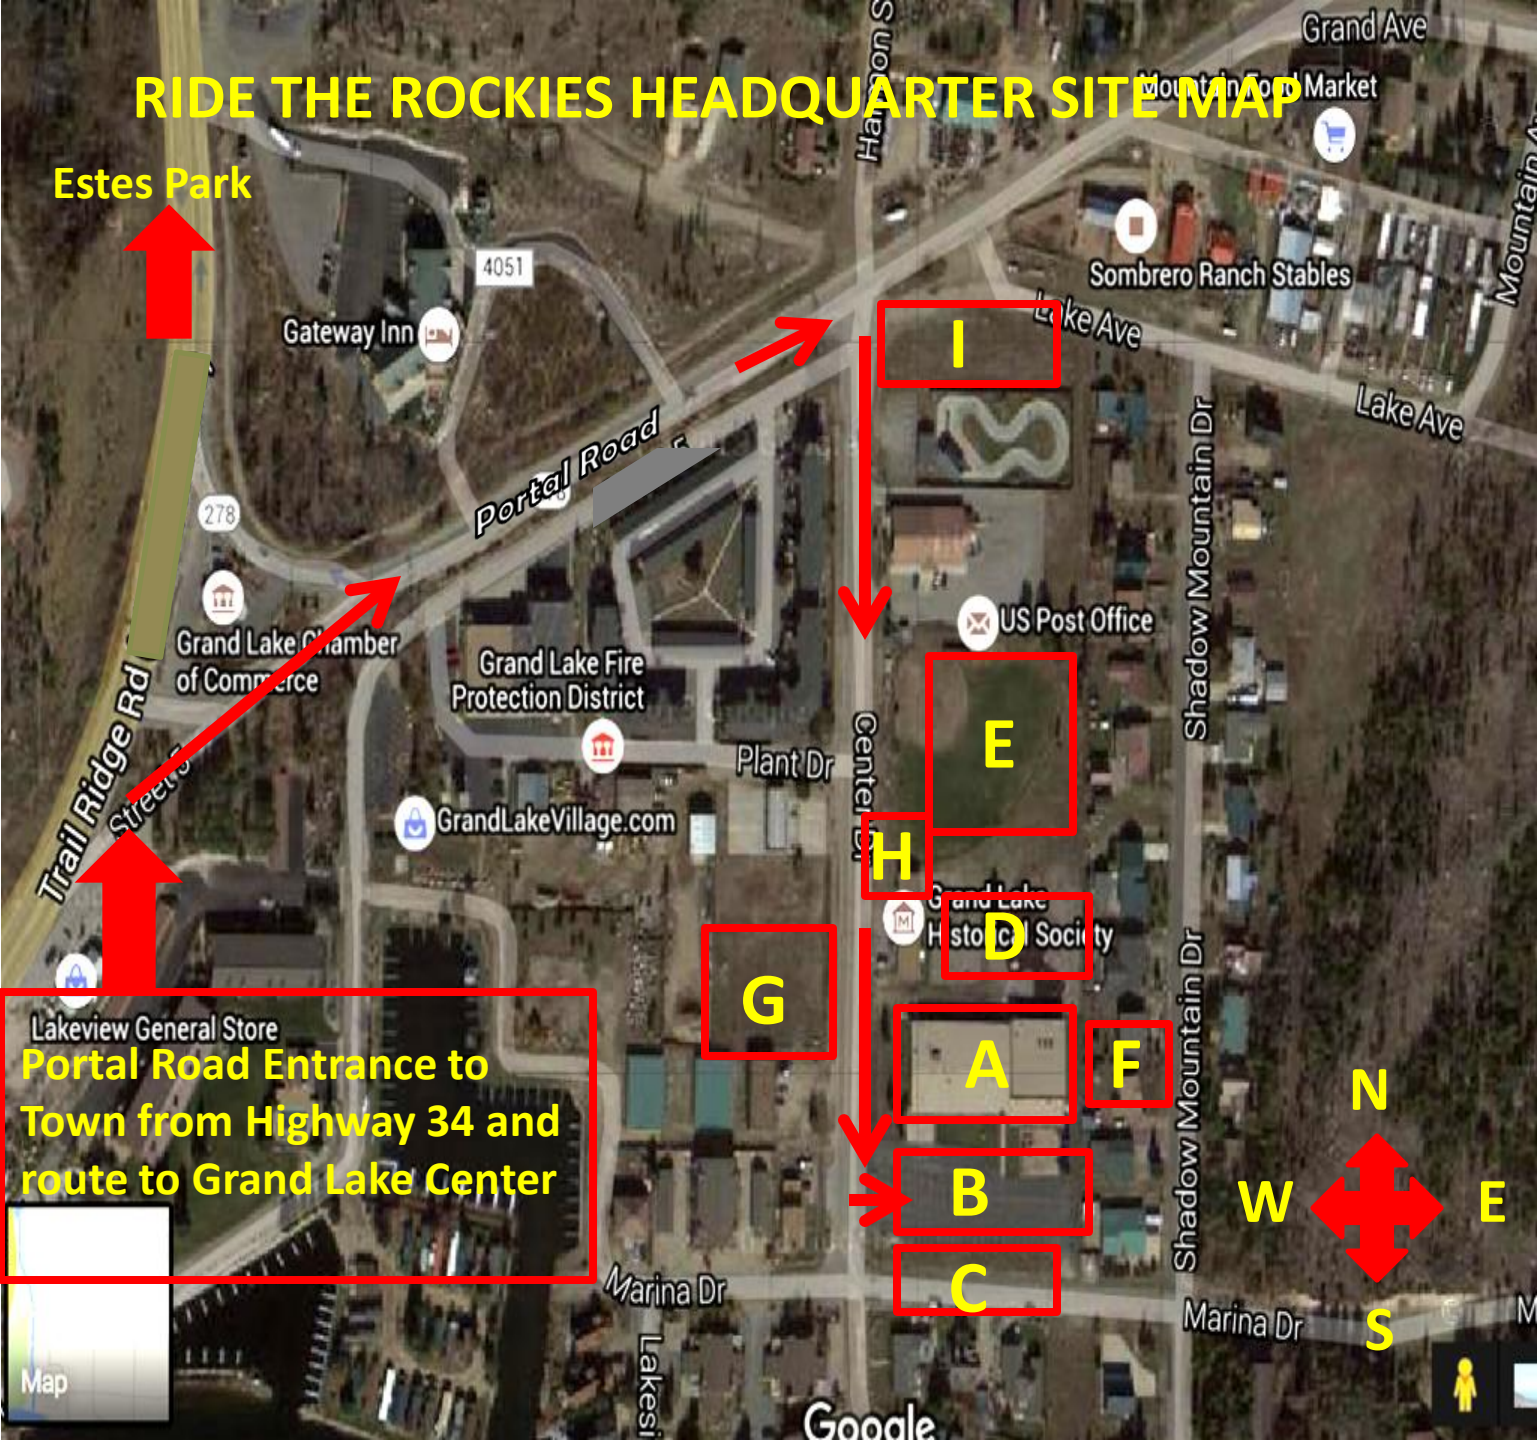

# RIDE THE ROCKIES HEADQUARTER SITE MAP

## HEADQUARTER SITE LEGEND

- A = RTR Headquarters Site Grand Lake Center to include:
- B = Vendor, Hospitality, Medical Mobile, Bike Tech, Demo, Massage
- C = Shower Trucks Parking Area
- D = Bag Drop Off Area
- E = Over-night Tent/Camping Area
- F = Over-night Bike Parking Area
- G = Private Support Parking
- H = Bike Wash Area
- I = RV Parking

**Estes Park**

Lakeview General Store  
**Portal Road Entrance to Town from Highway 34 and route to Grand Lake Center**

Map

Google