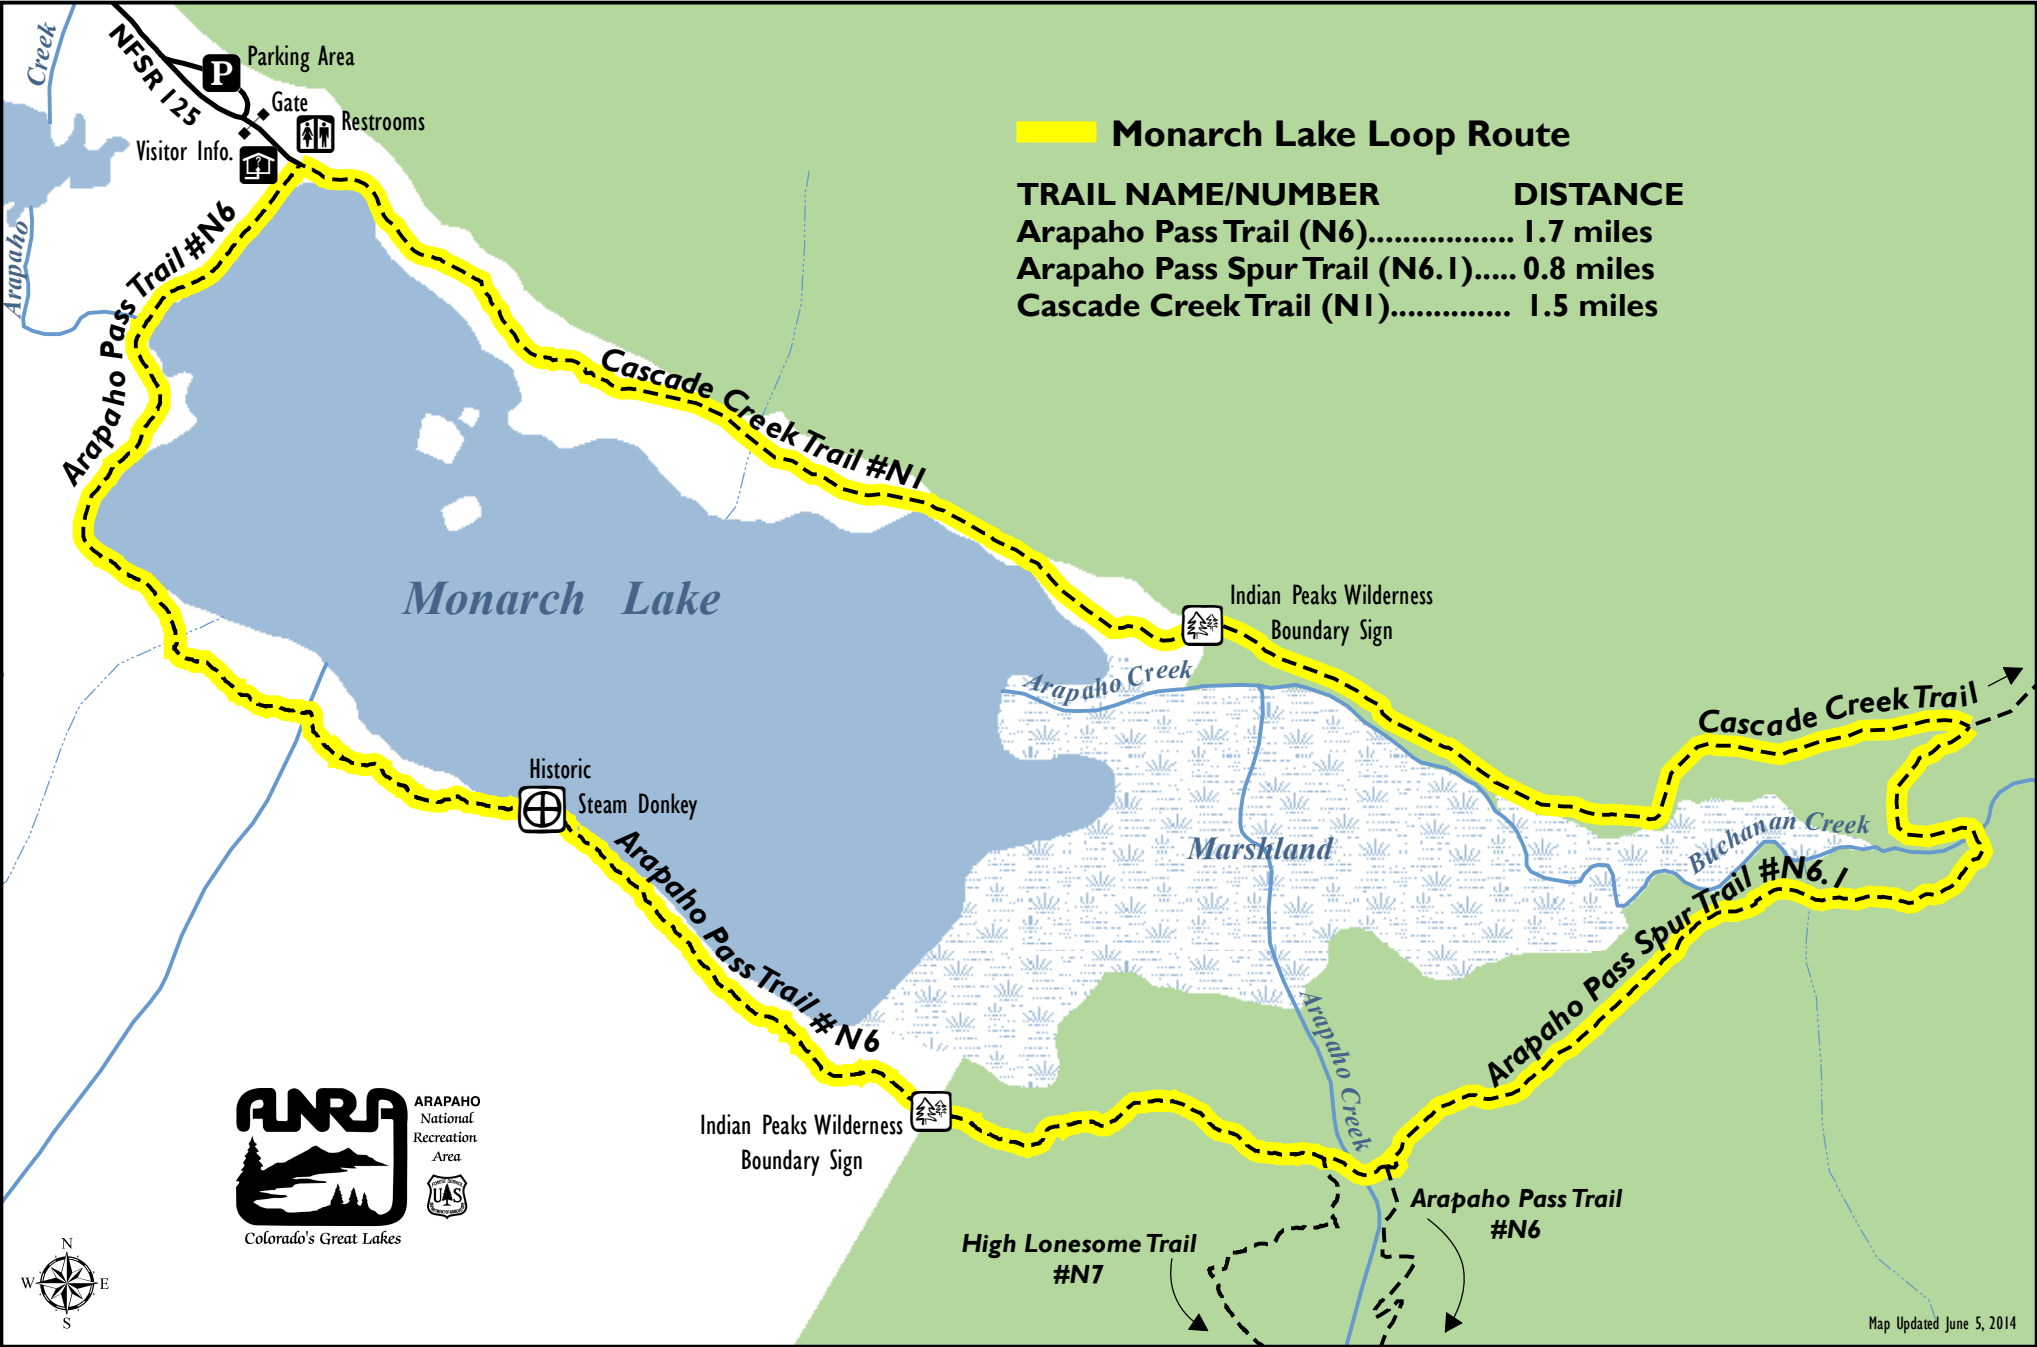

Monarch Lake Area Trails - 4 Mile Loop

Map Updated June 5, 2014